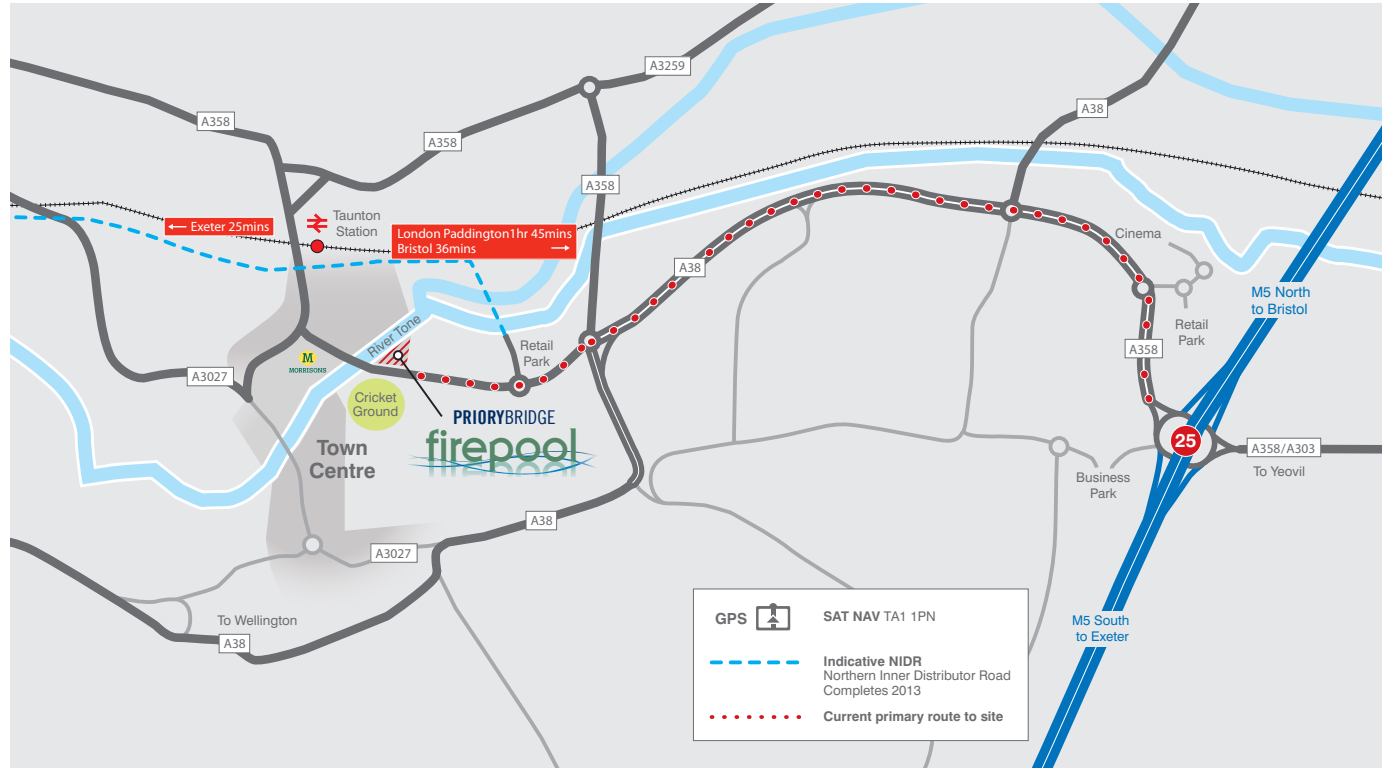

bridging the gap in taunton

TRAVEL TIMES

Car	Miles	Mins
Yeovil	27	41
Exeter	36	45
M4/M5 Interchange	50	53
Bristol	51	57
Plymouth	78	90

Airports

Exeter International	34	39
Bristol International	36	47

Train

	Mins
Exeter	25
Bristol	36
London Paddington	1hr 45